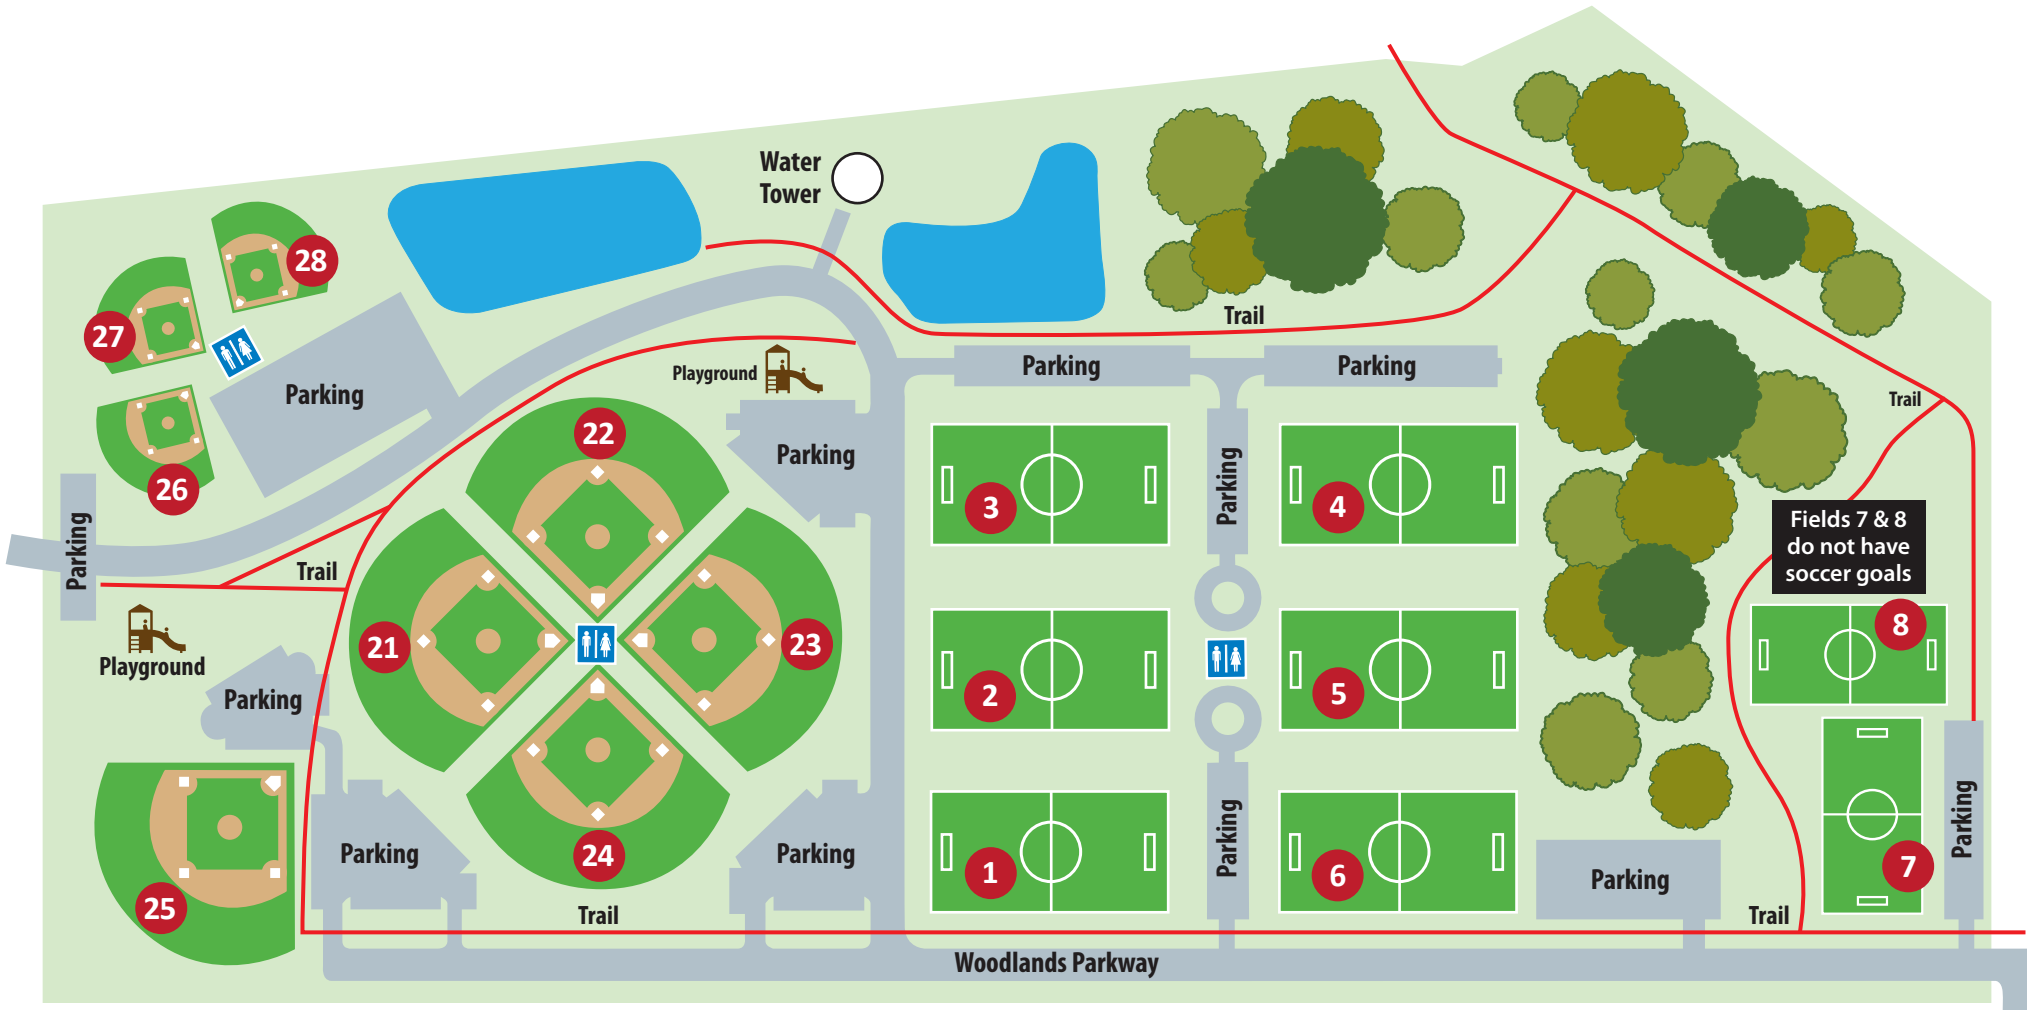

City of St. Peters Woodlands Sports Park

Woodland Sports Park address: 1 Woodlands Parkway

Lighted fields: Soccer fields 2, 3, 4, & 5 • Ball diamonds 21, 22, 23, 24 & 25