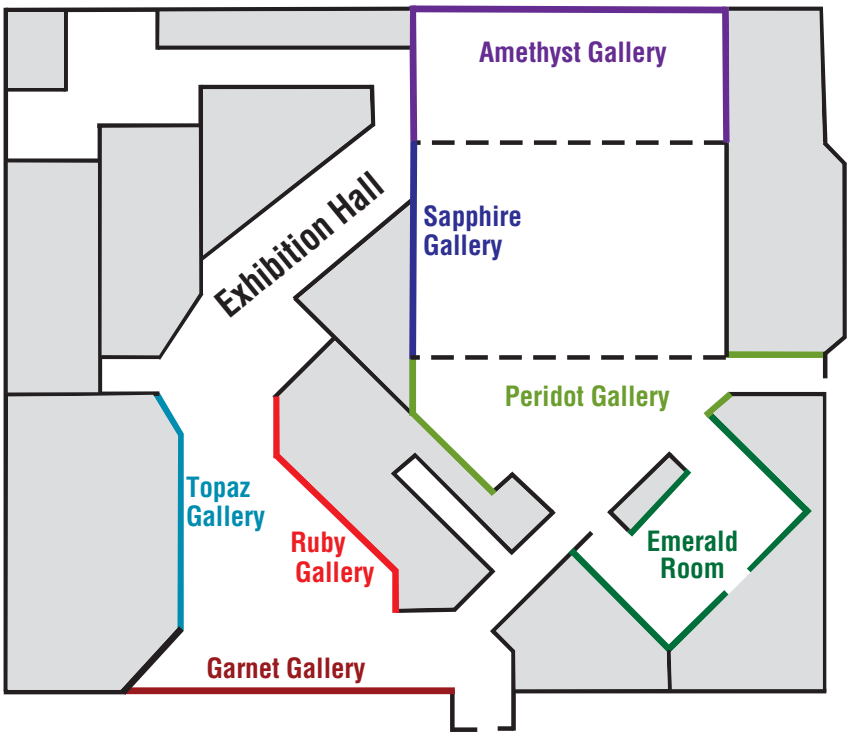

For more information on this opportunity, call Cindy DuBois at ext. 222 at 636.397.6903.

GALLERY RENTAL FEES

GALLERY	RENTAL FEE
Garnet Gallery	\$75.00
Topaz Gallery	\$90.00
Ruby Gallery	\$90.00
Sapphire Gallery	\$55.00
Peridot Gallery	\$60.00
Emerald Room	\$90.00
Amethyst Gallery	\$95.00